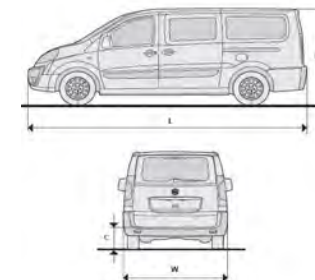

Technical Information & Performance

SCUDO EURO 5

Effective from 15th August 2011