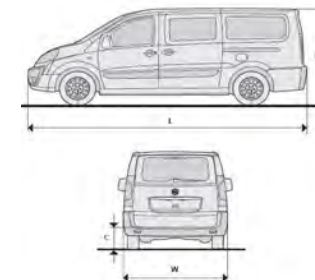

*GVW +30kg with 3rd row of seats

**491mm with pneumatic suspension

*** with 3rd row of seats

¹ Fuel Consumption MPG (l/100km). (EC Regulation 715/2007 as amended by 692/2008).